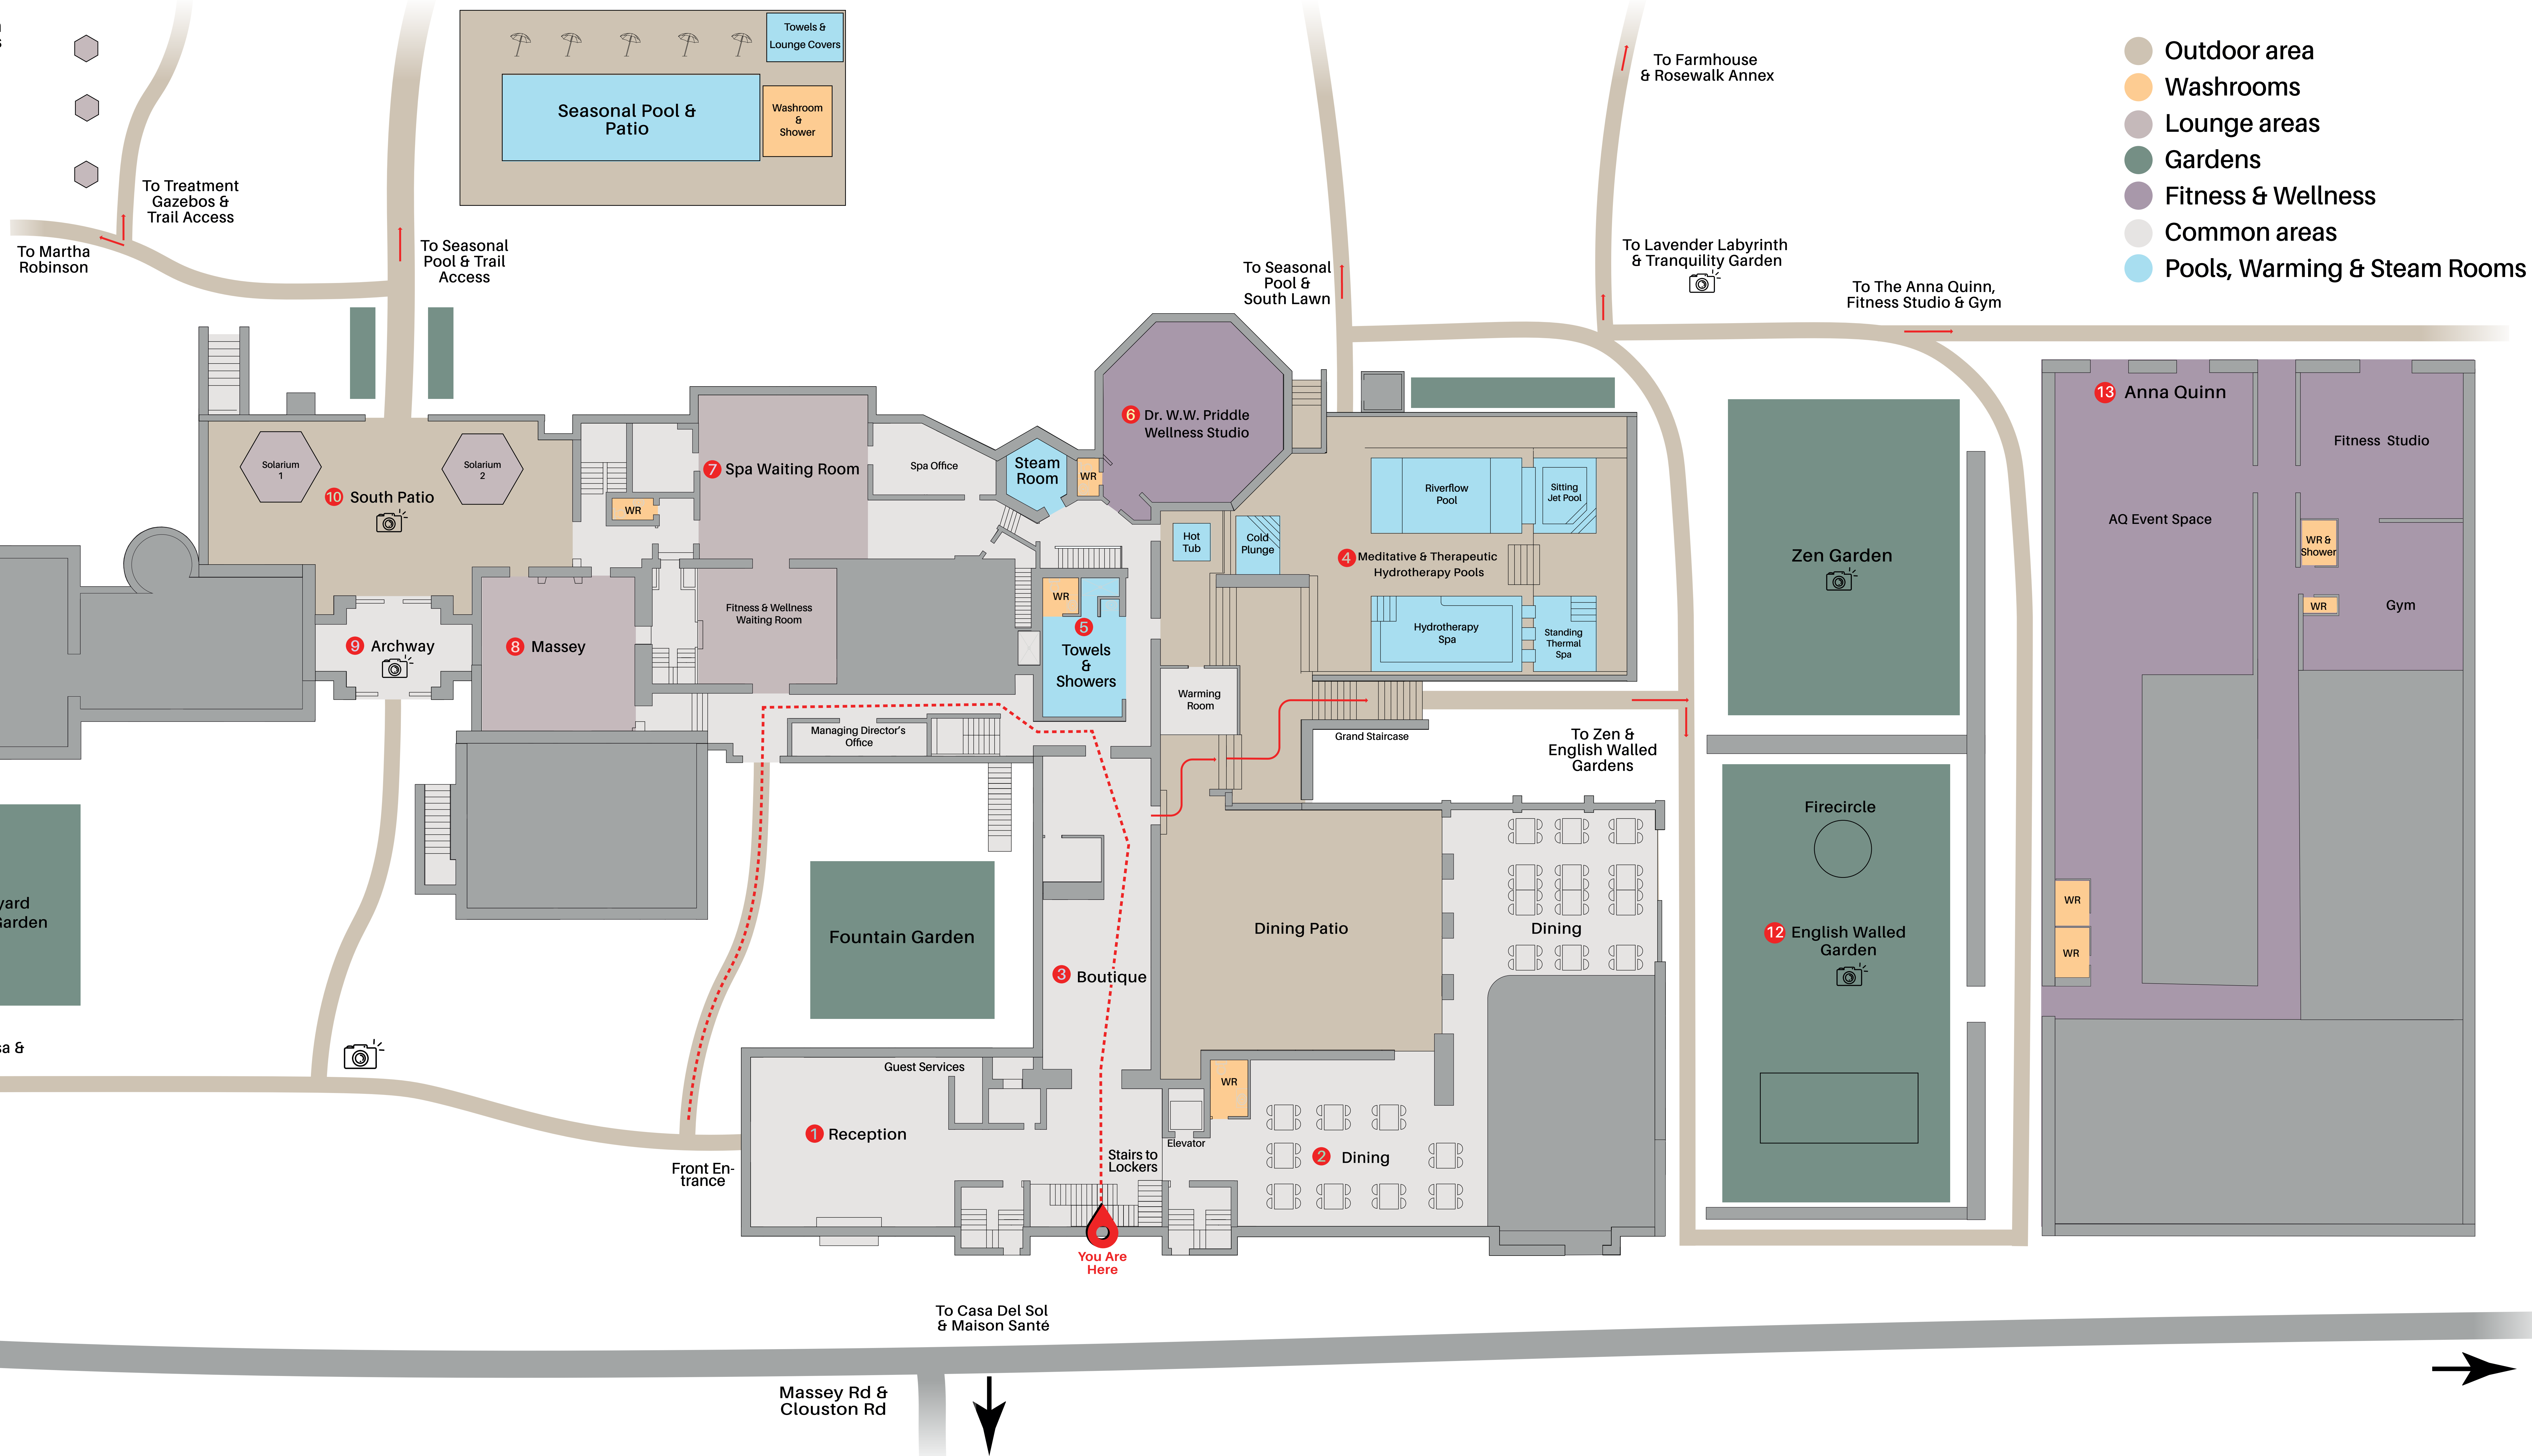

Scan to review navigation page and download maps

- Outdoor area
- Washrooms
- Lounge areas
- Gardens
- Fitness & Wellness
- Common areas
- Pools, Warming & Steam Rooms

- Legend**
- 1 Reception
 - 5 Showers
 - 9 Archway
 - The "U" Path Horseshoe
 - 2 Dining
 - 6 Dr. W.W. Priddle Wellness Studio
 - 10 South Patio
 - 📷 Photo Op
 - 3 Boutique
 - 7 Spa Waiting Room
 - 11 Courtyard Flower Garden
 - 8 Massey Living Room
 - 12 English Walled Garden & Firecircle
 - 13 Anna Quinn
 - 4 Meditative & Therapeutic Hydrotherapy Pools

Massey Rd & Clouston Rd

You Are Here

Smoking Area

To Parking, Shuttle Service, Sentosa & Haldimand

To Treatment Gazebos & Trail Access

To Martha Robinson

To Seasonal Pool & Trail Access

To Seasonal Pool & South Lawn

To Lavender Labyrinth & Tranquility Garden

To The Anna Quinn, Fitness Studio & Gym

To Zen & English Walled Gardens

To Casa Del Sol & Maison Santé